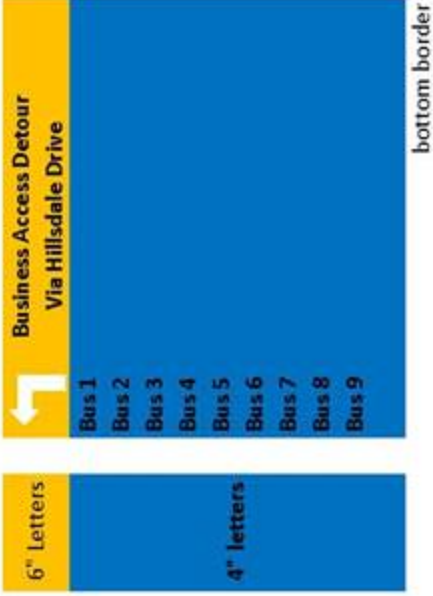

size - including
space between
letters

24

8

8

8

8

8

8

8

8

8

8

8

2

106

total height
Aim for 120" width max

total height
Aim for 120" width max

size - including
space between
letters

24

8

8

8

8

8