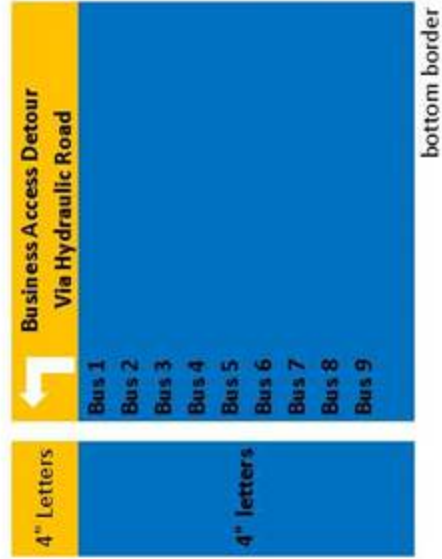

8

8

8

8

8

2

106

total height
Aim for 120" width max

8

8

8

8

8

8

2

106

total height
Aim for 120" width max

size - including
space between
letters

24

8

8

8

8

8

total height
Aim for 120" width max